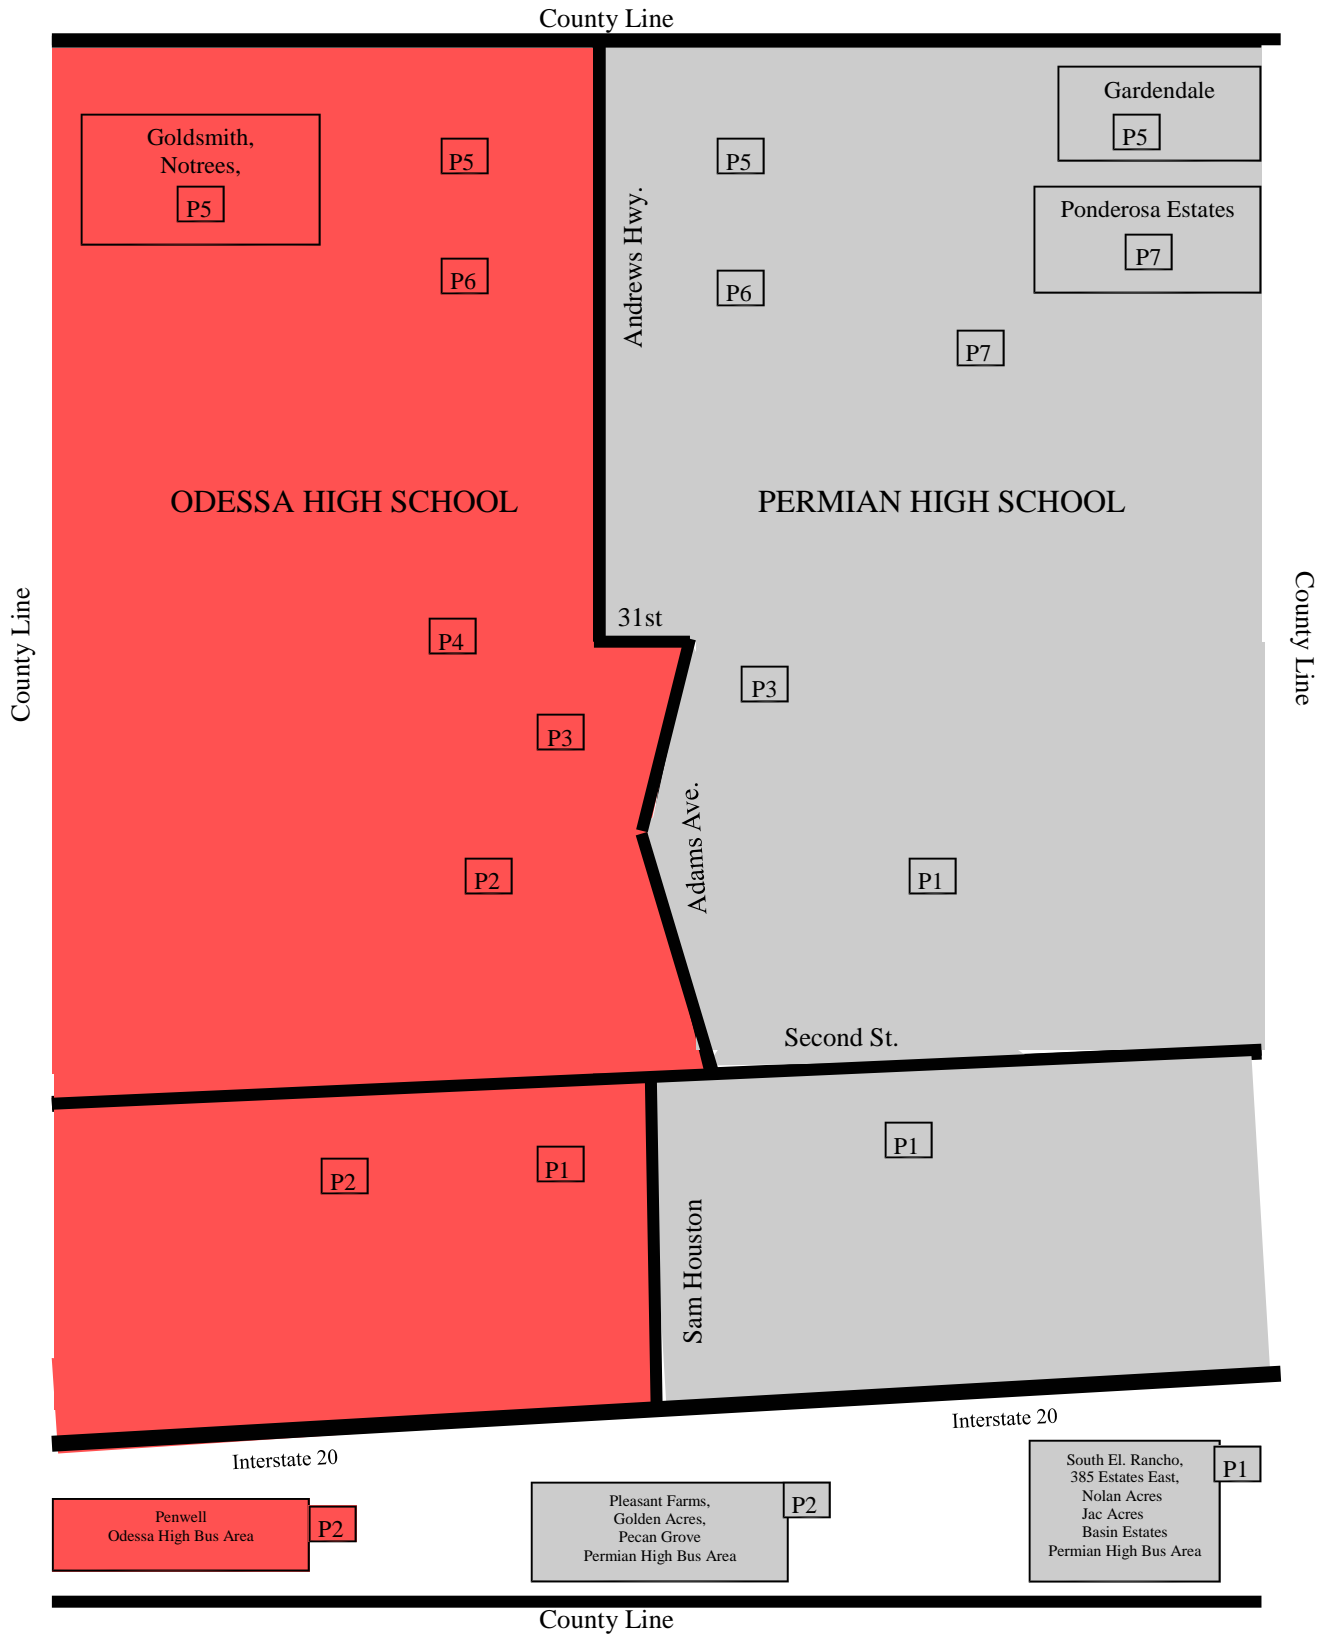

**ECTOR COUNTY INDEPENDENT SCHOOL DISTRICT
HIGH SCHOOL BOUNDARIES
2008-2009**

**Board Members: P1-Carol Gregg P2- Fay Batch P3- Dr. Donna C. Smith P4- Tom Pace
P5- Yollie Wilkins P6- Ray Beaty D.C. P7- Dr. Donnie Norwood**