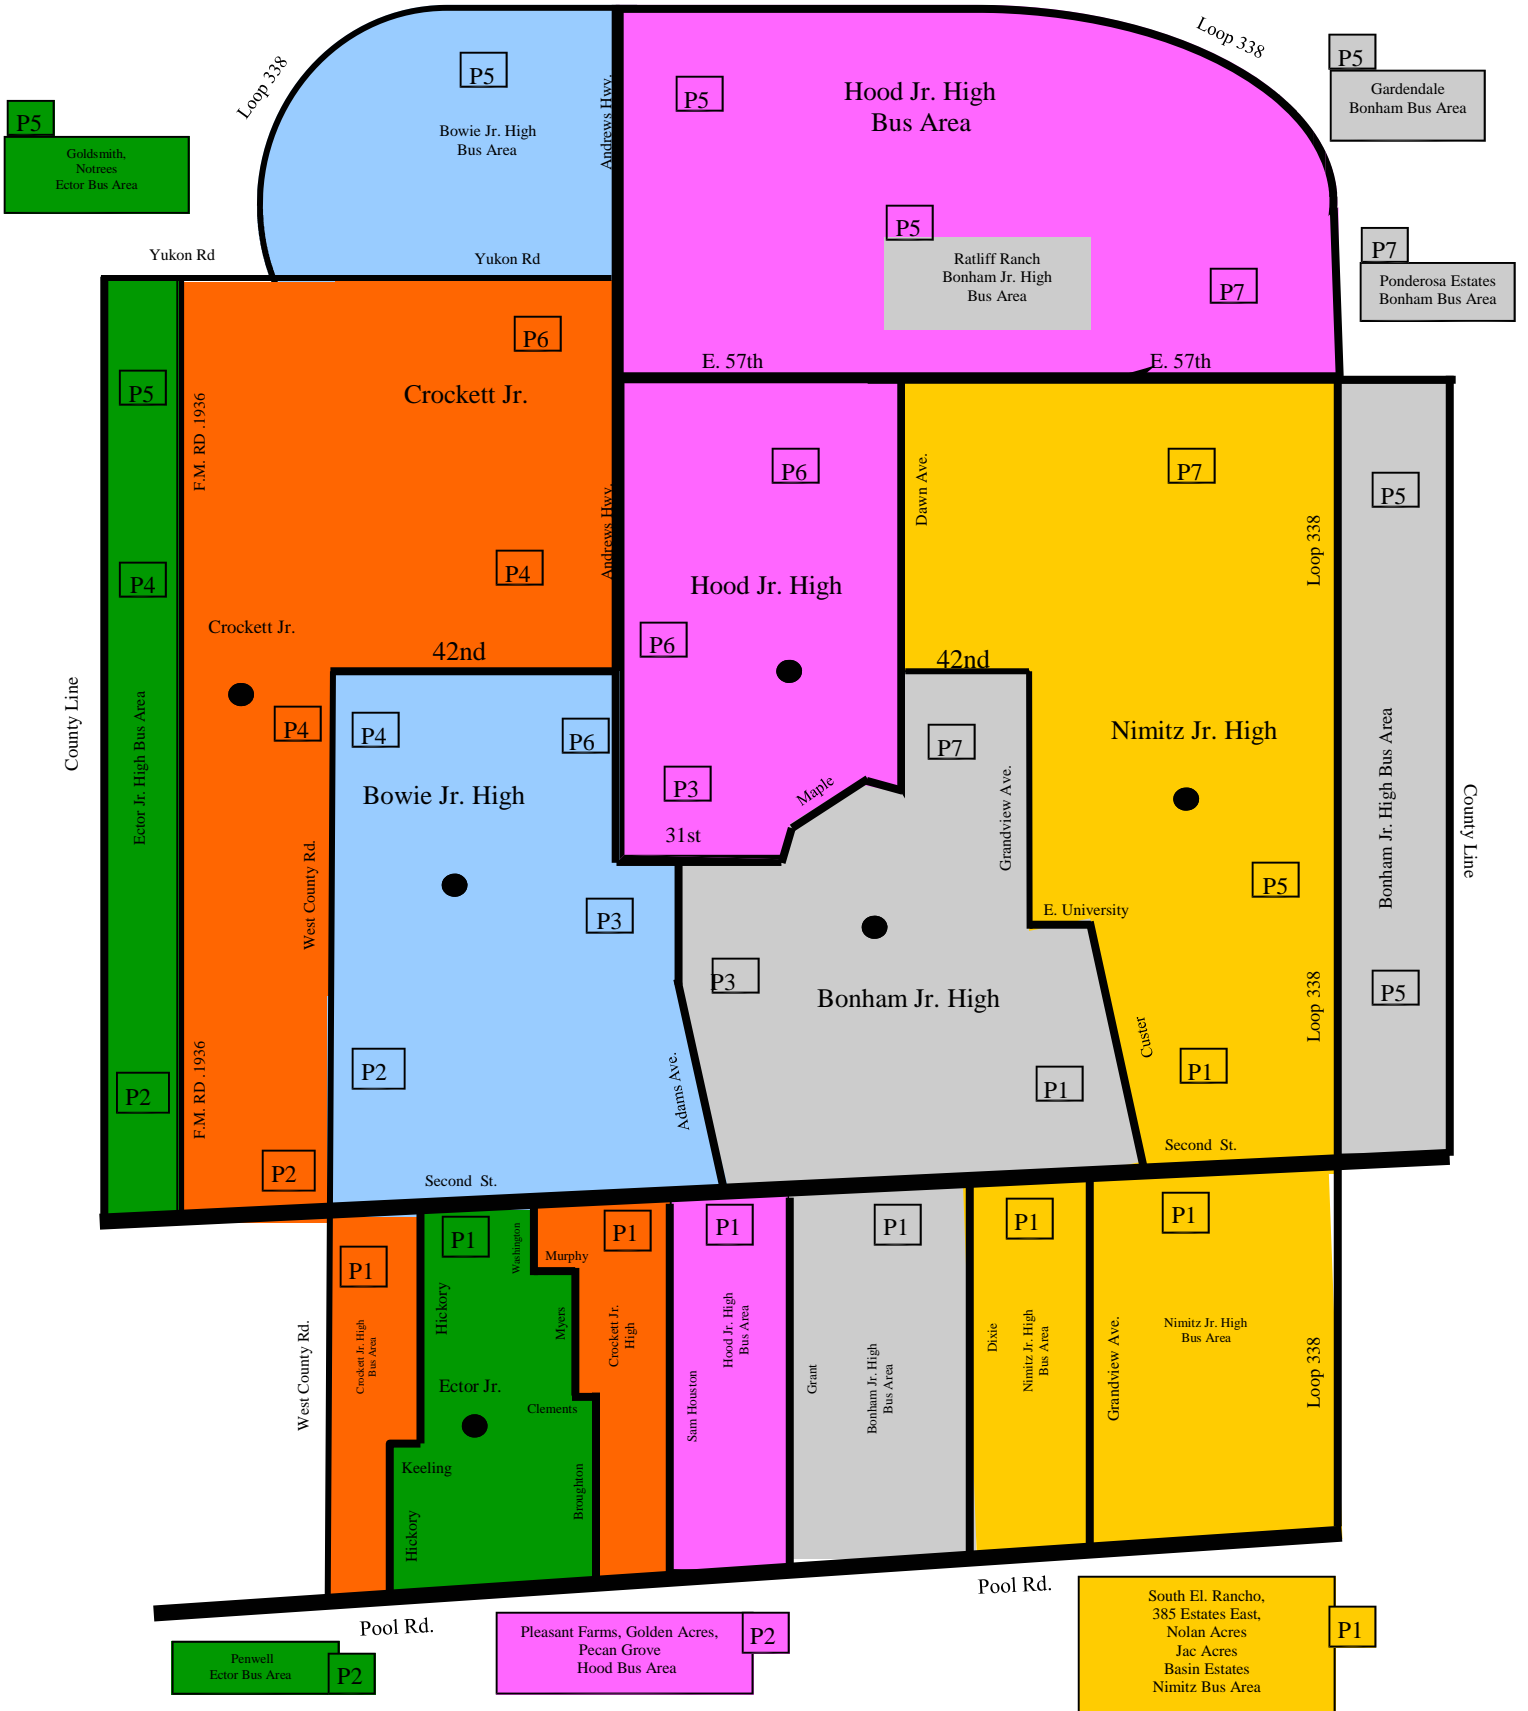

**ECTOR COUNTY INDEPENDENT SCHOOL DISTRICT
JUNIOR HIGH SCHOOL BOUNDARIES
2008-2009**

**Board Members: P1-Carol Gregg P2- Fay Batch P3- Dr. Donna C. Smith P4- Tom Pace
P5- Yollie Wilkins P6- Ray Beaty D.C. P7- Dr. Donnie Norwood**