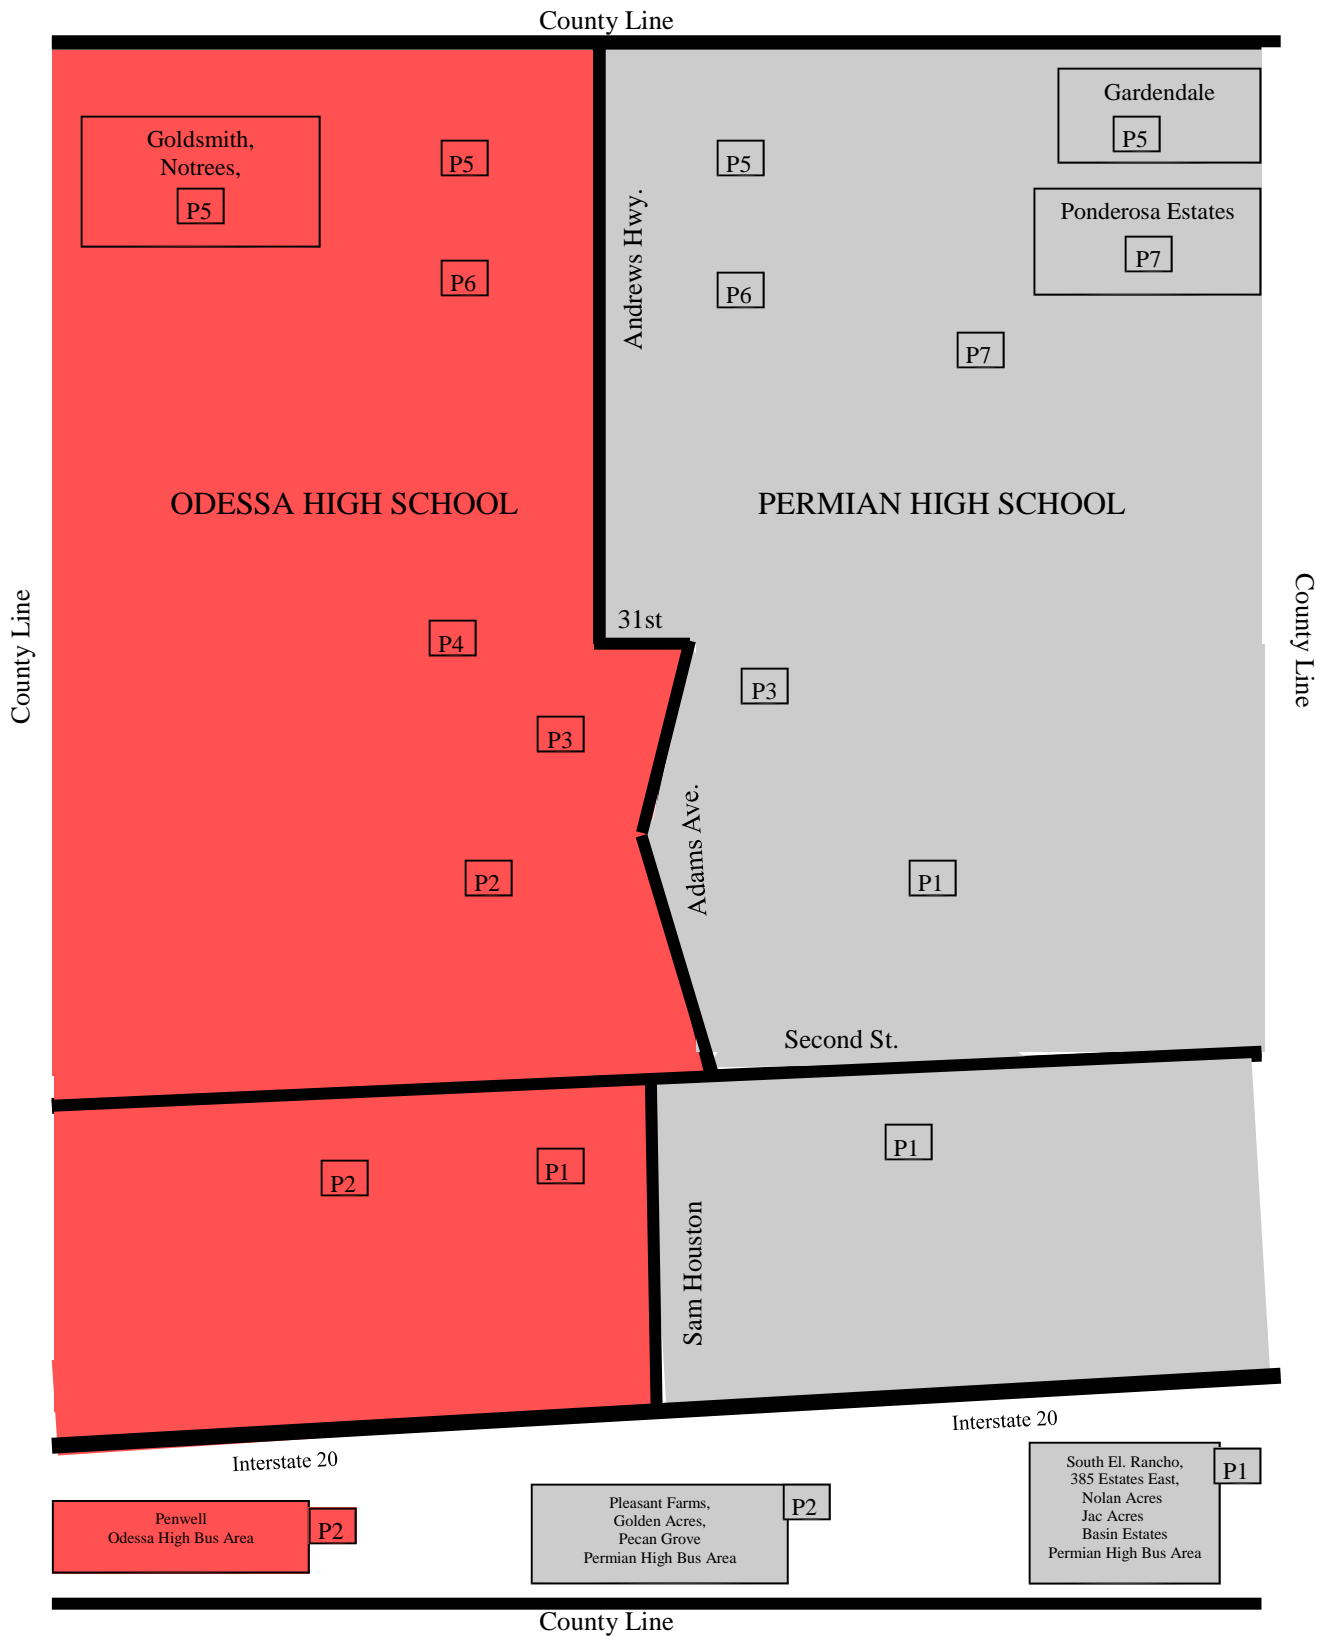

**ECTOR COUNTY INDEPENDENT SCHOOL DISTRICT
HIGH SCHOOL BOUNDARIES
2008-2009**

**Board Members: P1-Carol Gregg P2- Fay Batch P3- Dr. Donna C. Smith P4- Tom Pace
P5- Yollie Wilkins P6- Ray Beaty D.C. P7- Dr. Donnie Norwood**