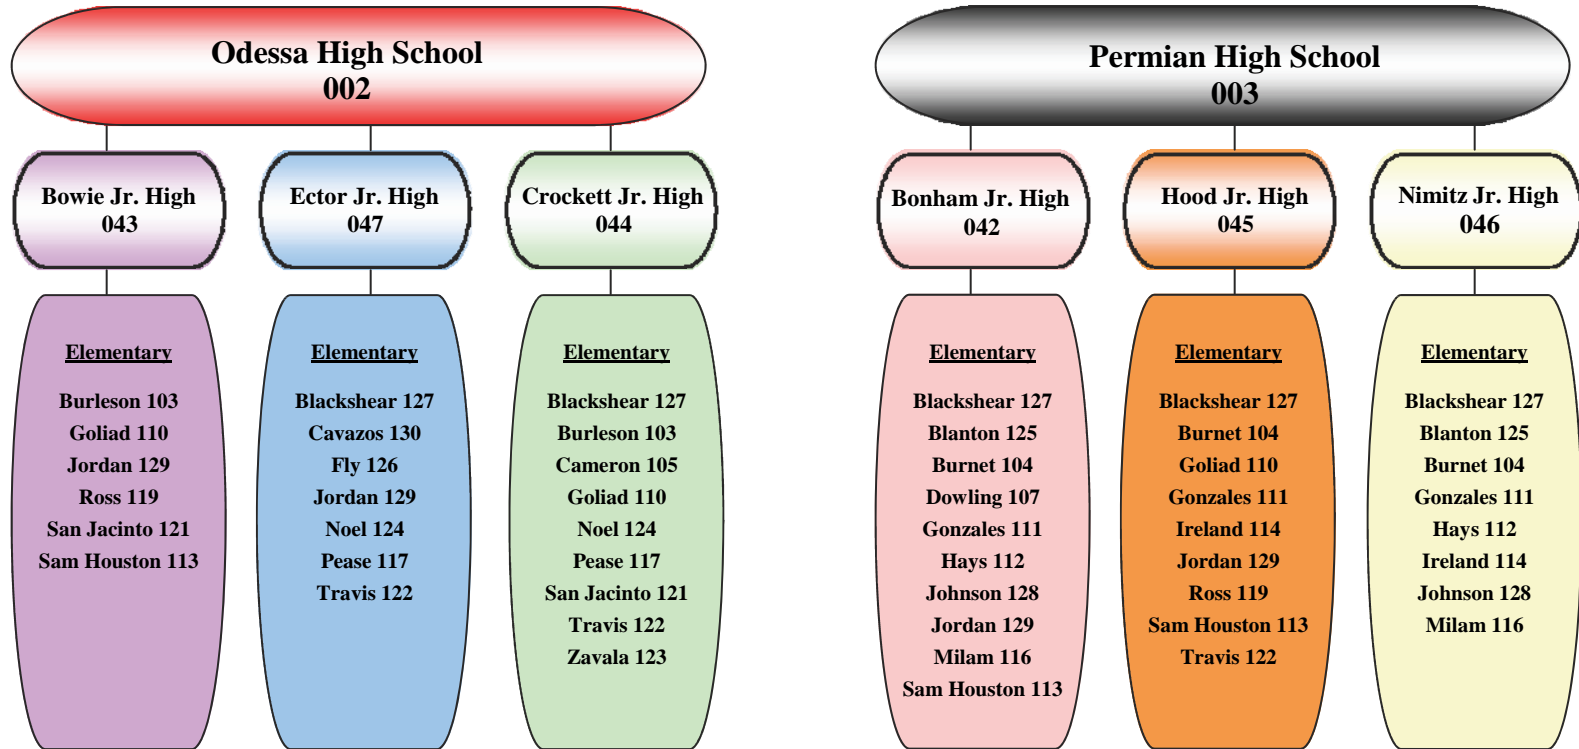

ECTOR COUNTY INDEPENDENT SCHOOL DISTRICT

2008 — 2009

Elementary Home School Feeding Into Junior High and High School.
(Student's Home Address Determines Home School)

*** Non Attendance Zone / District Wide ***
Austin, GP/Alamo, Reagan and Career Center