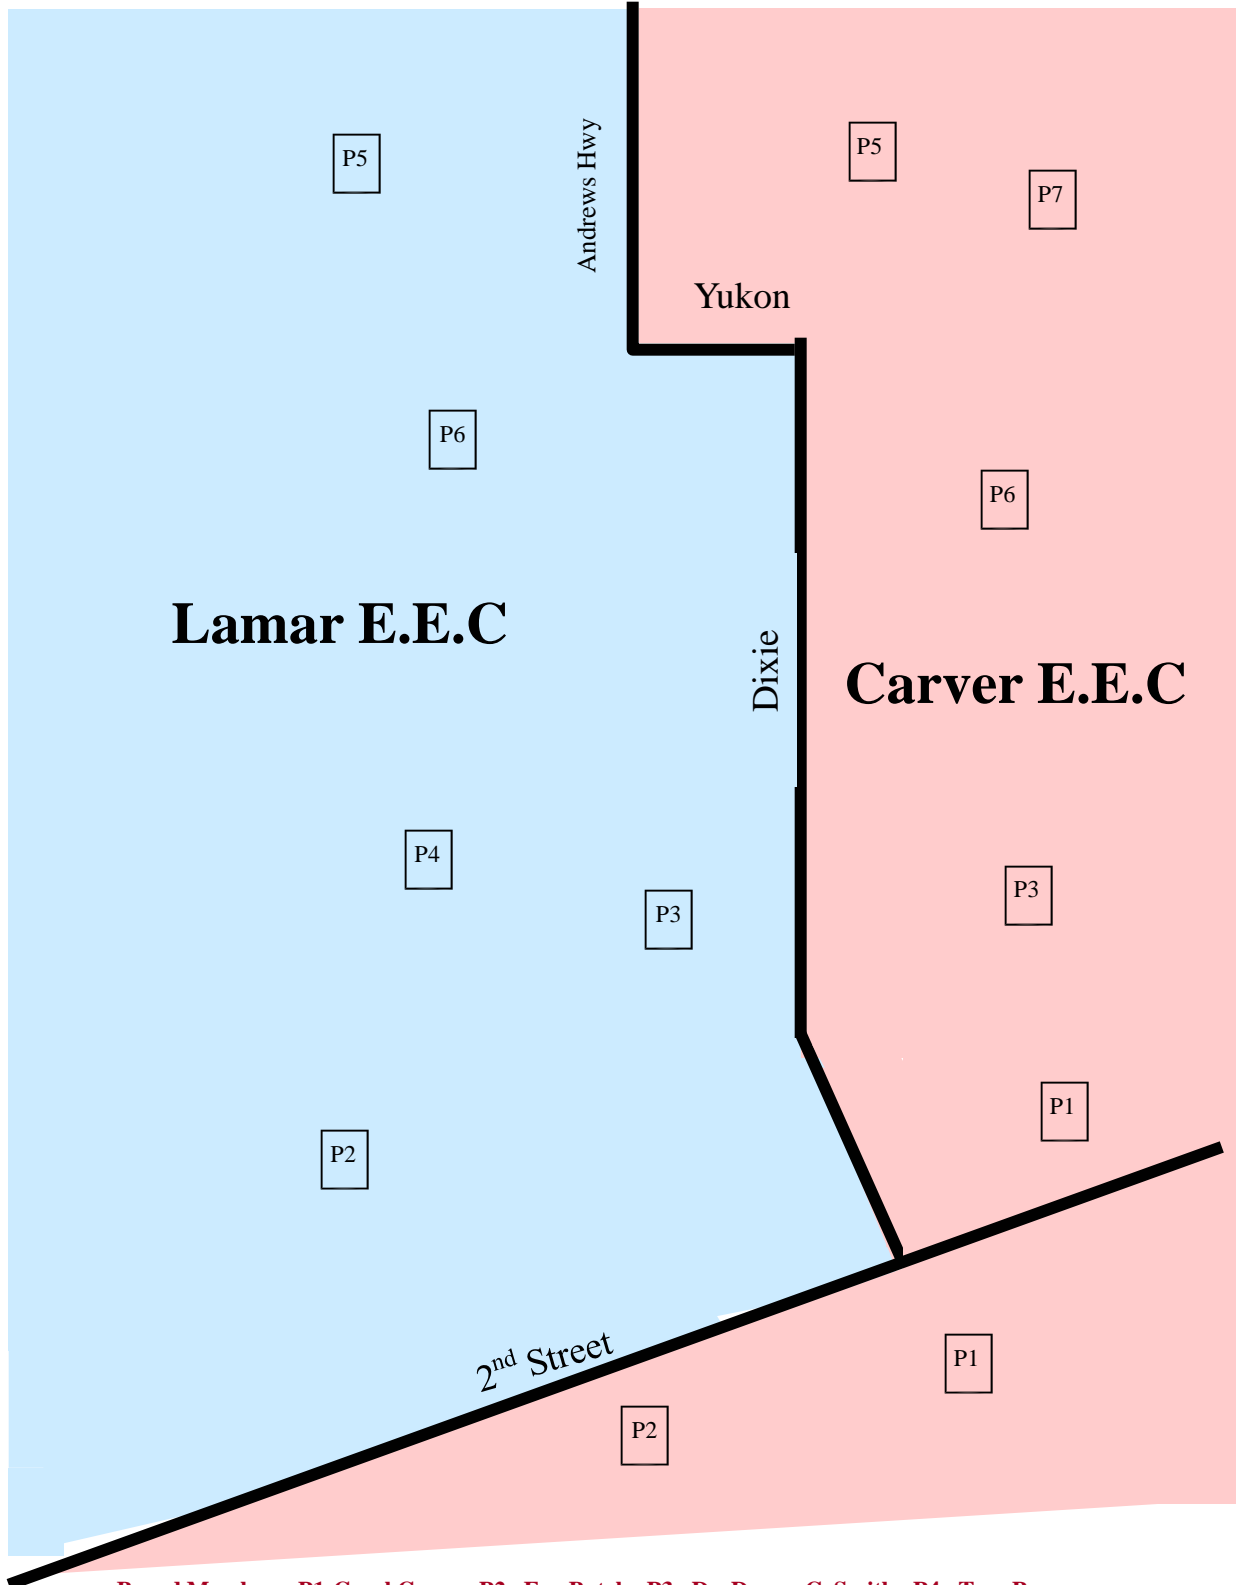

**ECTOR COUNTY INDEPENDENT SCHOOL DISTRICT
EARLY EDUCATION SCHOOL BOUNDARIES
2008—2009**

**Board Members: P1-Carol Gregg P2- Fay Batch P3- Dr. Donna C. Smith P4- Tom Pace
P5- Yollie Wilkins P6- Ray Beaty D.C. P7- Dr. Donnie Norwood**