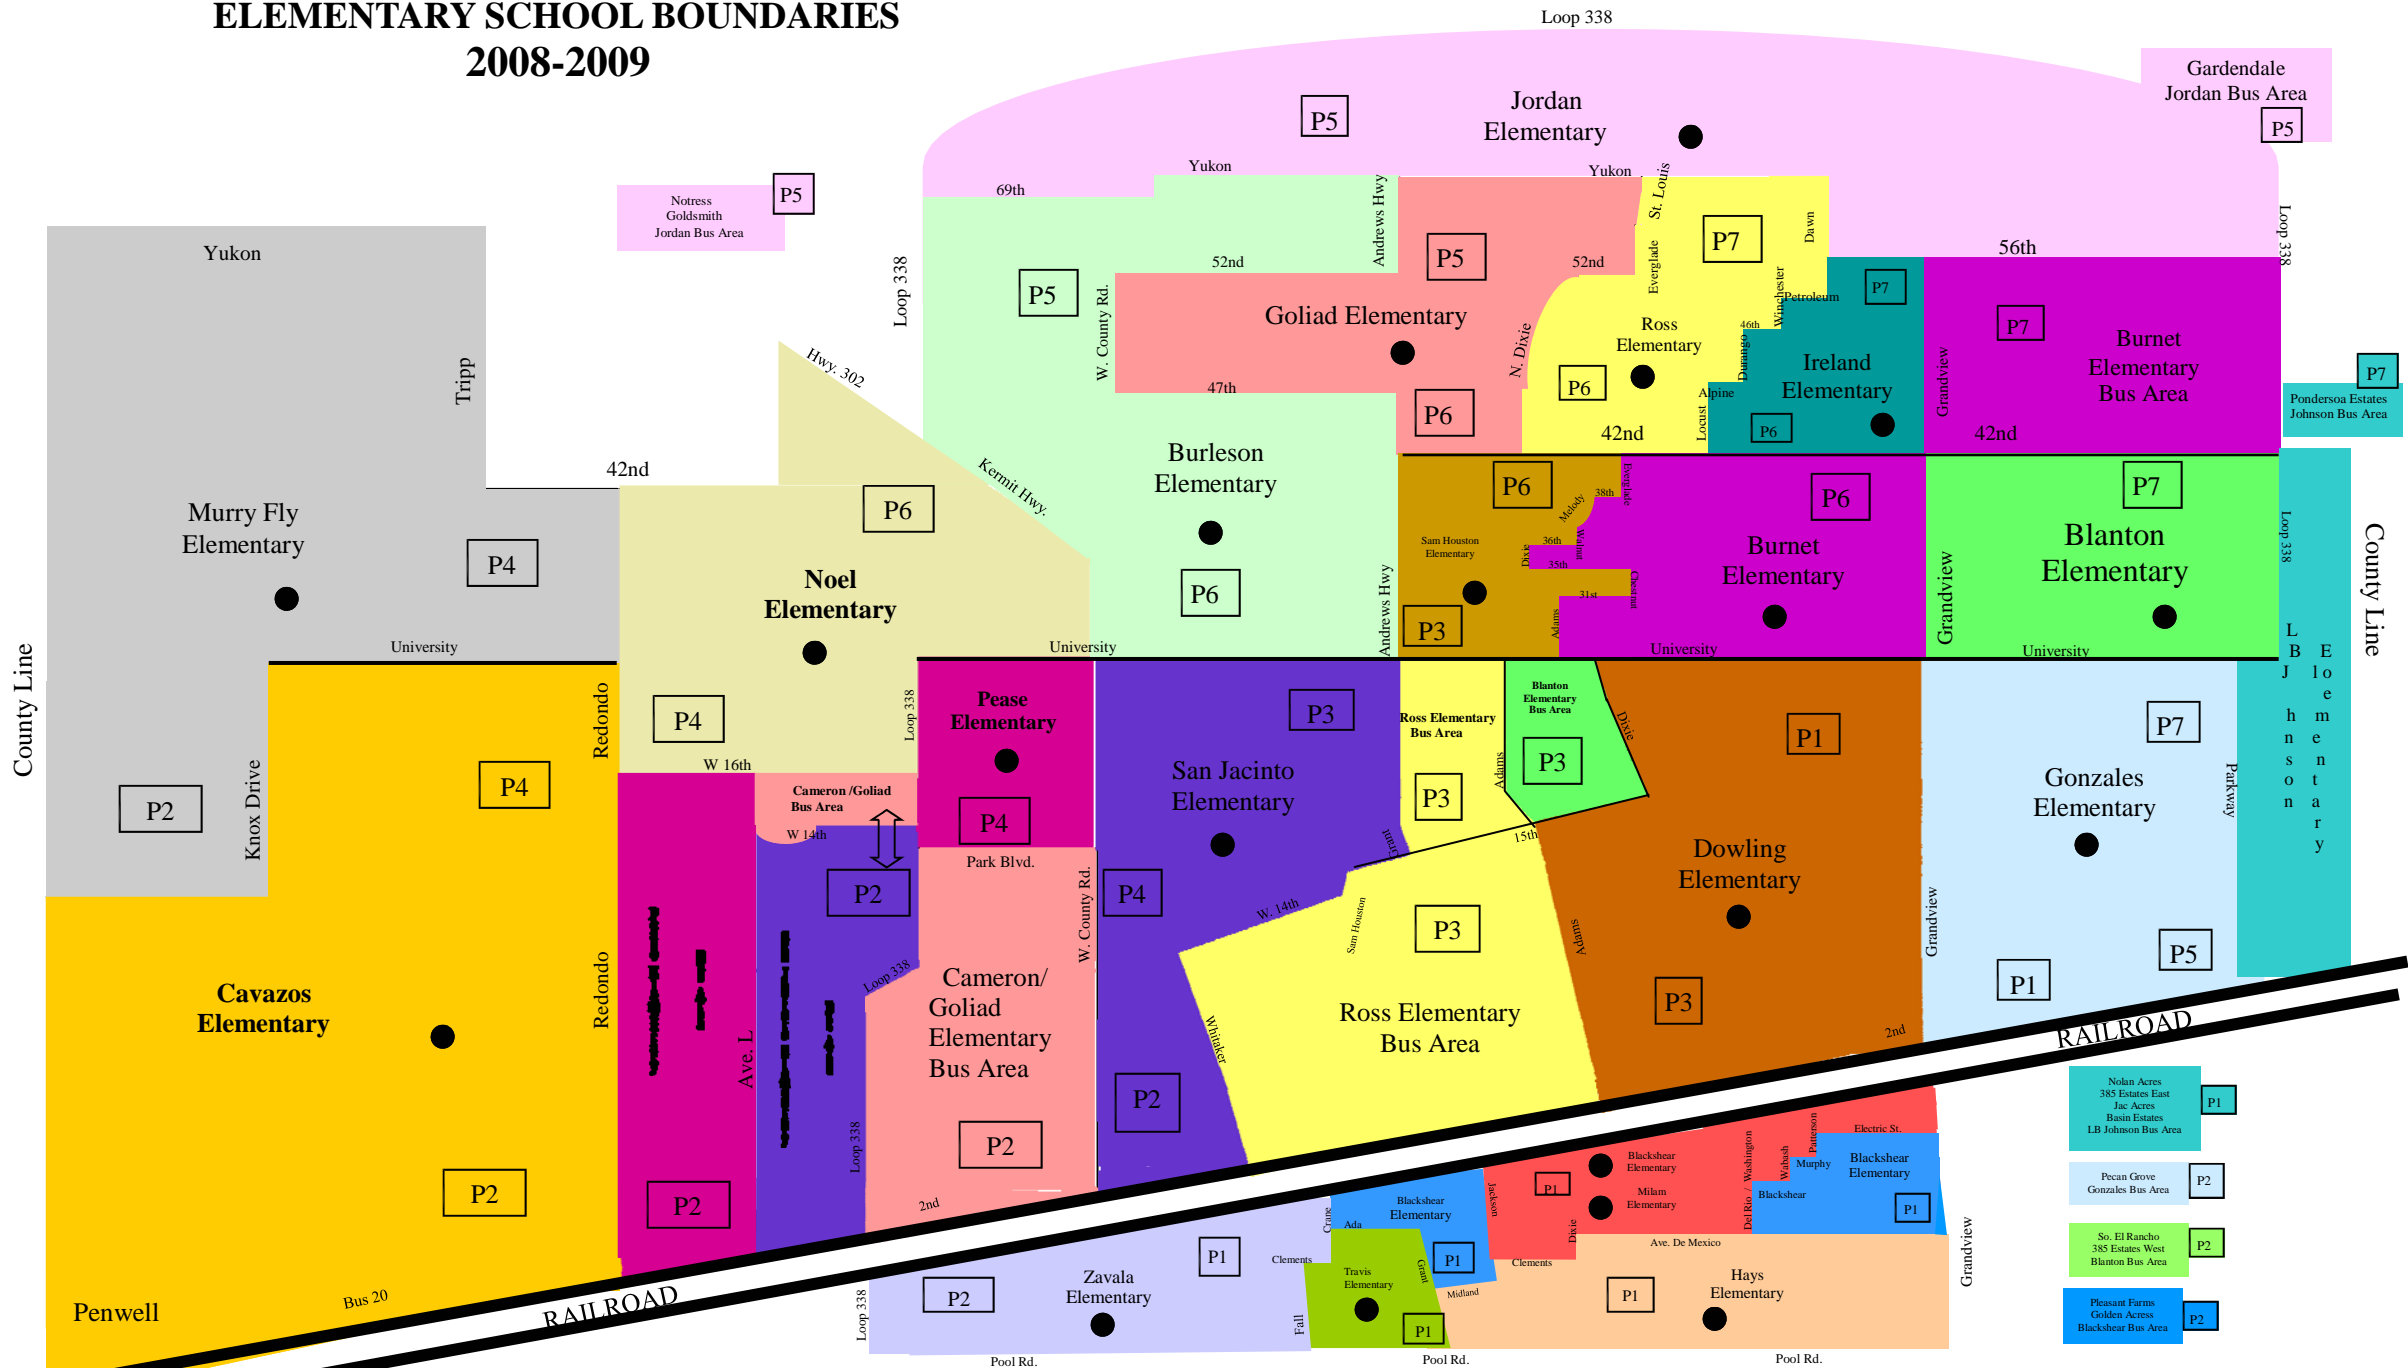

ECTOR COUNTY INDEPENDENT SCHOOL DISTRICT ELEMENTARY SCHOOL BOUNDARIES 2008-2009

Board Members: P1-Carol Gregg P2- Fay Batch P3- Dr. Donna C. Smith P4- Tom Pace P5- Yollie Wilkins P6- Ray Beaty D.C. P7- Dr. Donnie Norwood