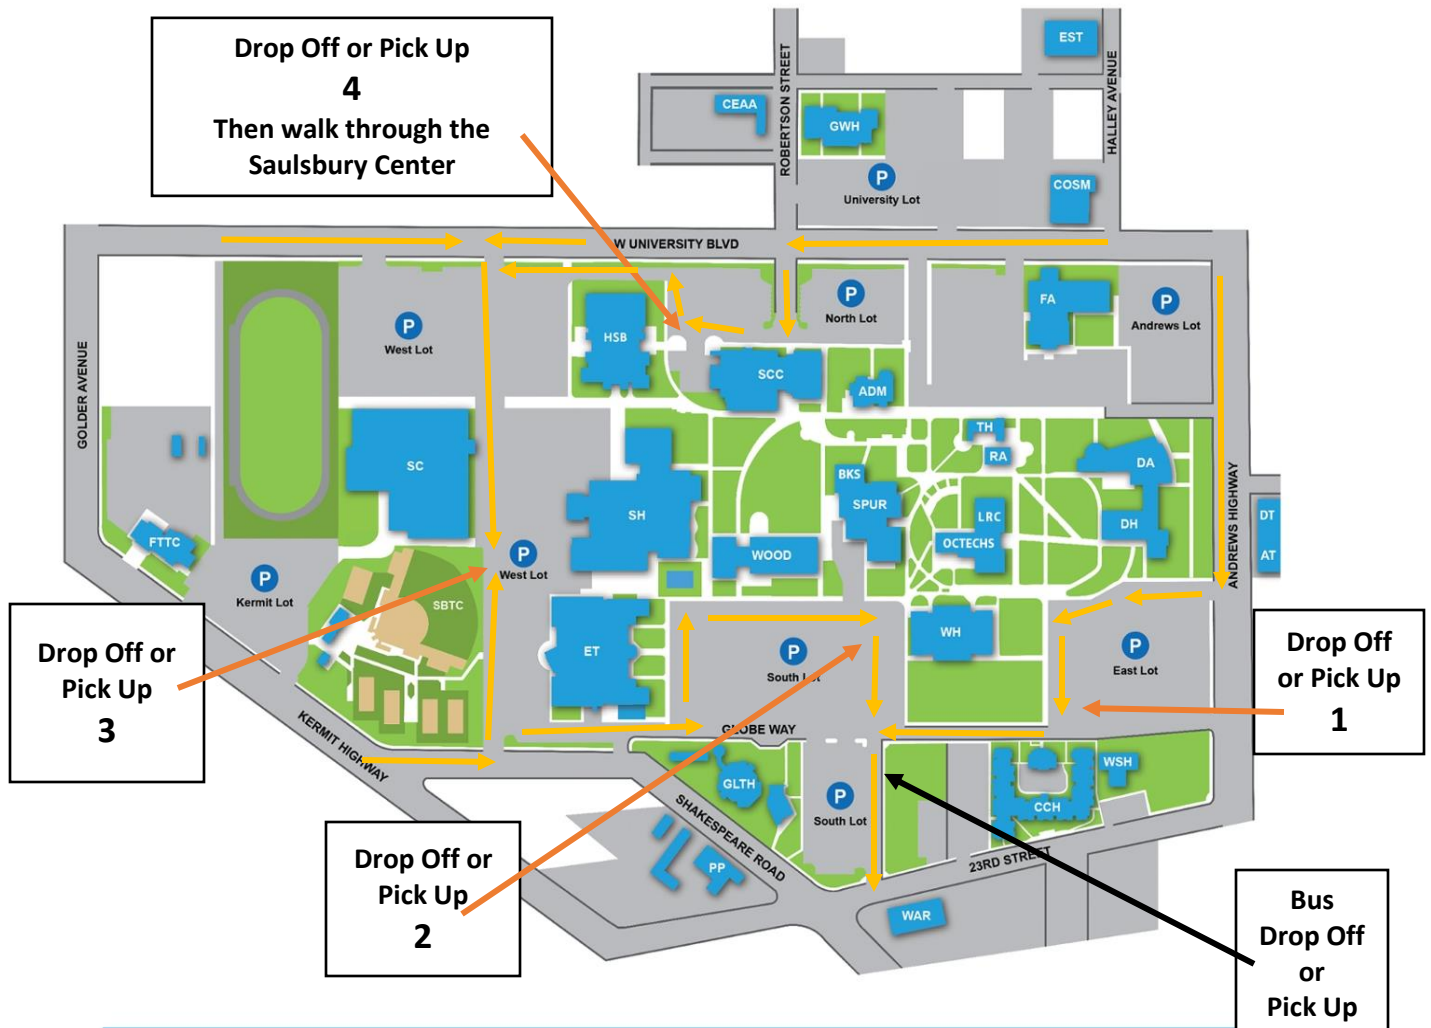

ODESSA COLLEGE CAMPUS MAP

IMPORTANT / PLEASE READ CAREFULLY

- Due to ongoing Odessa College construction (new Health Science Bldg) and the City of Odessa road construction on Andrews Hwy, OCA and OCTECHS Drop Off and Pick Up has been challenging. **Students will not be able to be dropped off in front of their school. They will have to walk, which is common on any college campus.**
- Please review the map. **You have 4 choices for Drop off and Pick up.**
- OCTECHS students will find it easiest to use Drop Off & Pick Up 2 and 3.
- OCA students will find it easiest to use Drop Off & Pick Up 1 and 4.
- Beginning August 22nd, college classes will begin. Nearly 8000 college students will come and go all day long, and into the evening for classes.
- Parents need to leave early from home. Earlier than last year, so that your student has time to walk to their building.
- If one route does not work for you, try another one the next time.
- Yes, construction can be frustrating. Thank you for your patience.
- Please follow the direction from the Odessa College Police department.
- Parents can always park in a YELLOW parking spots and have their student walk to class in the morning OR come back to your vehicle after school.